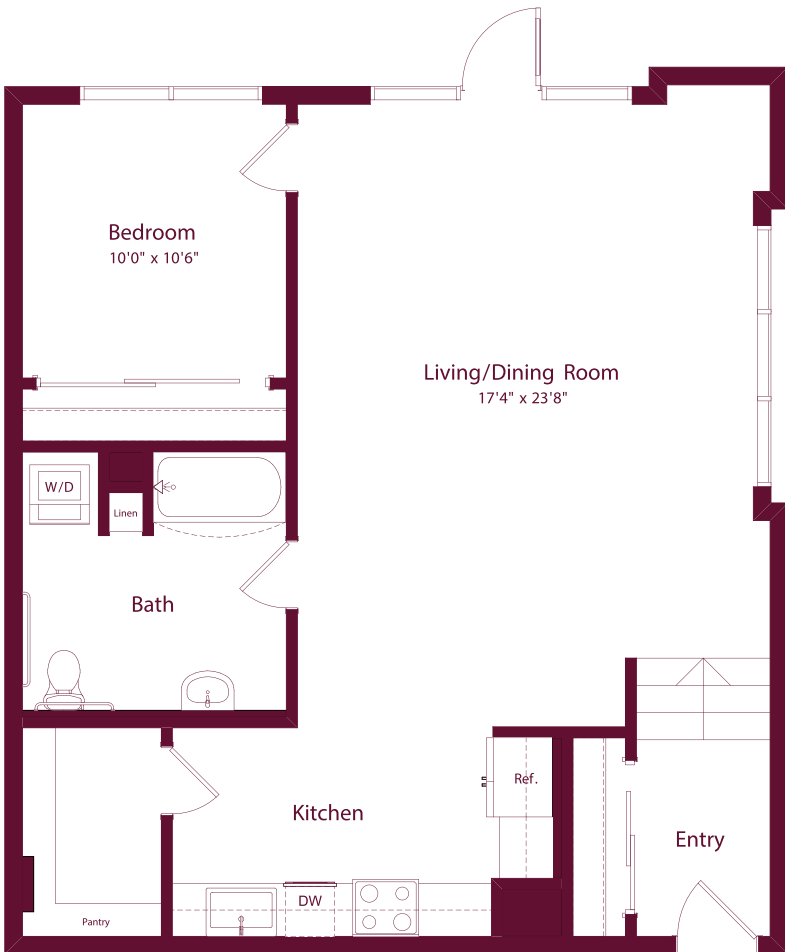

JOIN A CENTURY OF SLABTOWN GREATNESS

PLAN

1 BEDROOM

APT #

E3

1 BATHROOM

RENTAL RATE

957 SQ FT

This plan is an artist's rendering for illustrative purposes only and may not be to scale. All dimensions and distances are approximate. Actual product and specifications may vary in dimension or detail. Prices and availability are subject to change. Rent is based on monthly frequency. Additional fees may apply, such as but not limited to package delivery, trash, water, amenities, etc. Please see a representative for details.