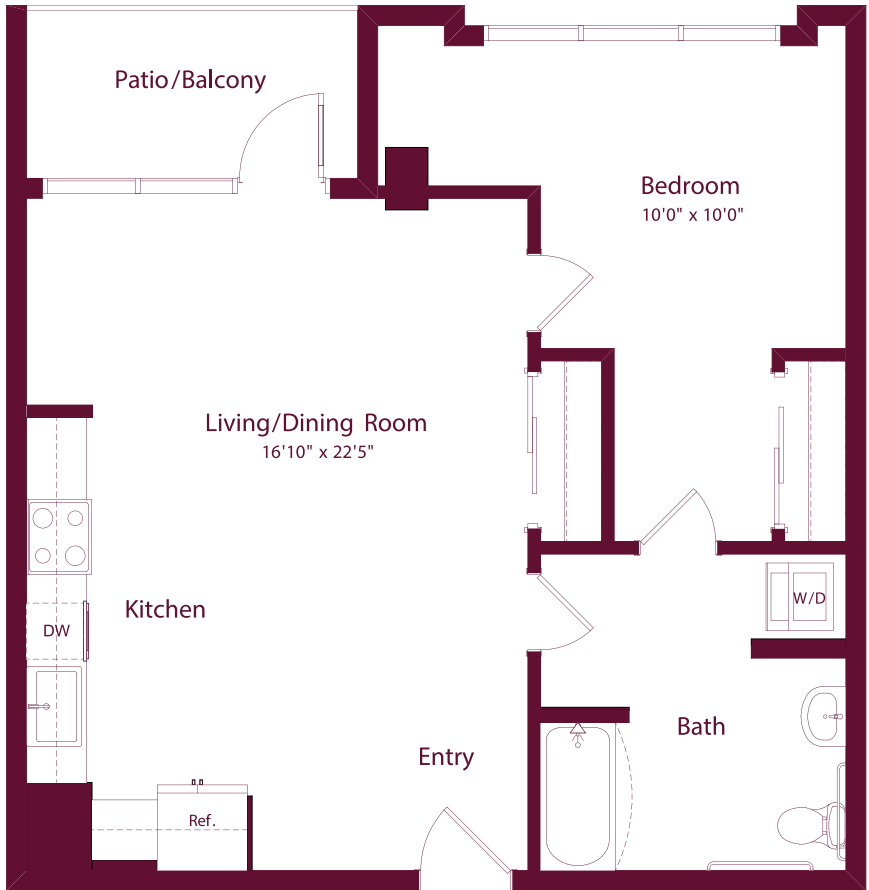

JOIN A CENTURY OF SLABTOWN GREATNESS

PLAN

1 BEDROOM

APT #

E1

1 BATHROOM

RENTAL RATE

755 SQ FT

This plan is an artist's rendering for illustrative purposes only and may not be to scale. All dimensions and distances are approximate. Actual product and specifications may vary in dimension or detail. Prices and availability are subject to change. Rent is based on monthly frequency. Additional fees may apply, such as but not limited to package delivery, trash, water, amenities, etc. Please see a representative for details.