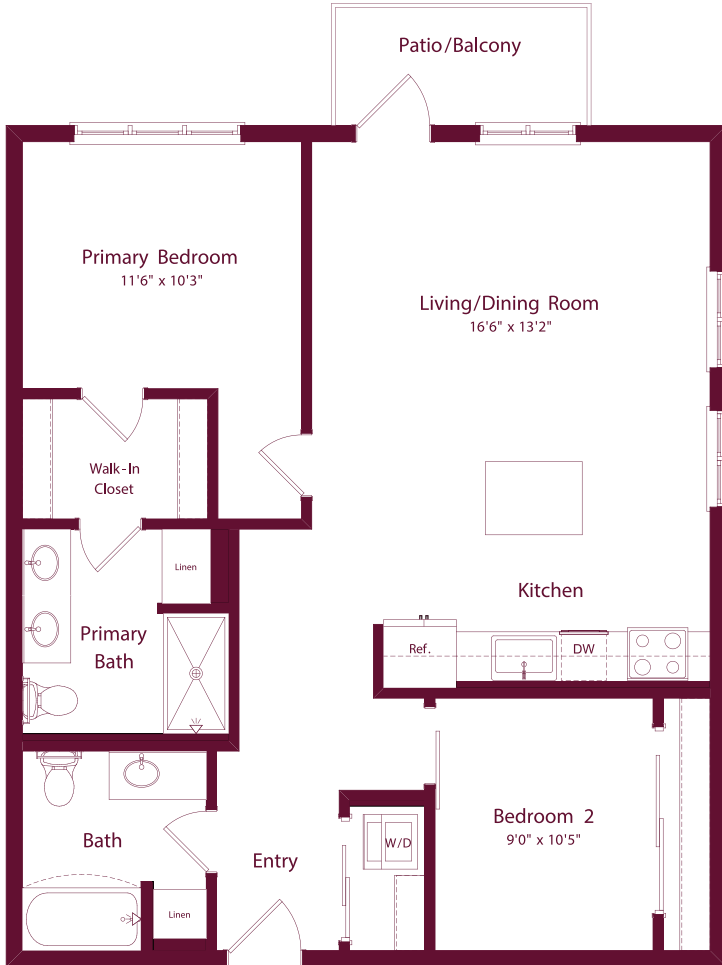

JOIN A CENTURY OF SLABTOWN GREATNESS

PLAN

2 BEDROOM

APT #

D20

2 BATHROOM

RENTAL RATE

1,031 SQ FT

This plan is an artist's rendering for illustrative purposes only and may not be to scale. All dimensions and distances are approximate. Actual product and specifications may vary in dimension or detail. Prices and availability are subject to change. Rent is based on monthly frequency. Additional fees may apply, such as but not limited to package delivery, trash, water, amenities, etc. Please see a representative for details.