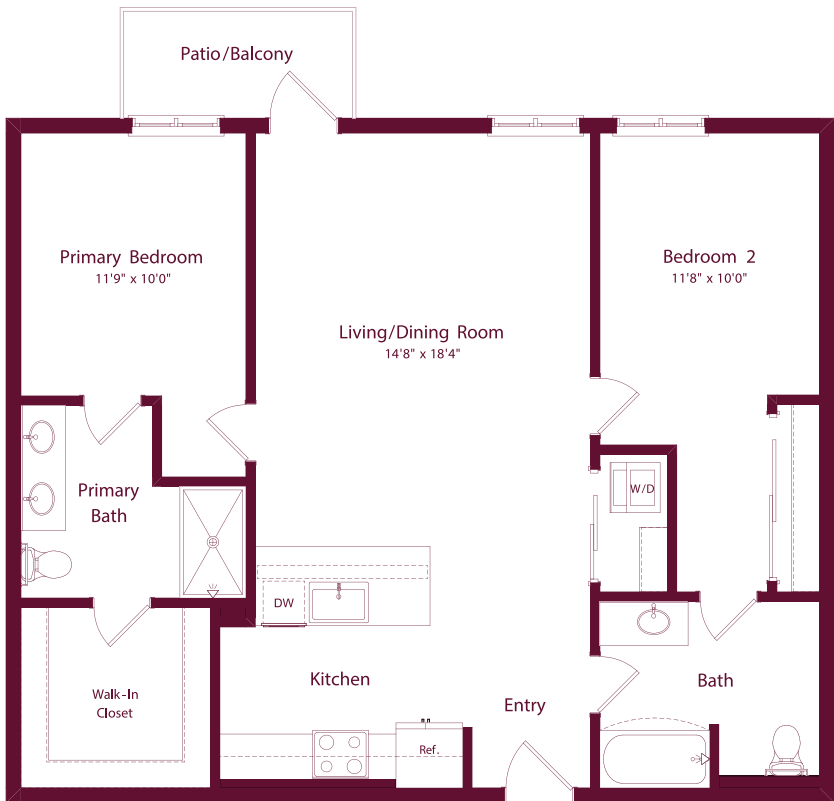

# JOIN A CENTURY OF SLABTOWN GREATNESS

PLAN

2 BEDROOM

APT #

**D19**

2 BATHROOM

RENTAL RATE

1,101 SQ FT

This plan is an artist's rendering for illustrative purposes only and may not be to scale. All dimensions and distances are approximate. Actual product and specifications may vary in dimension or detail. Prices and availability are subject to change. Rent is based on monthly frequency. Additional fees may apply, such as but not limited to package delivery, trash, water, amenities, etc. Please see a representative for details.