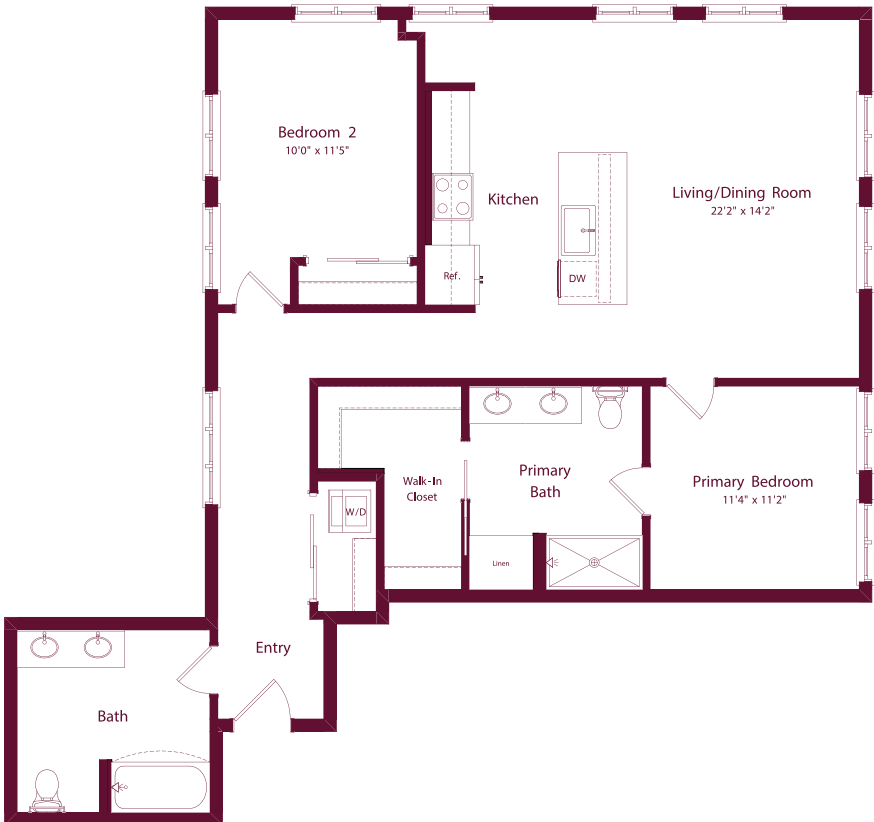

JOIN A CENTURY OF SLABTOWN GREATNESS

PLAN

2 BEDROOM

APT #

D17

2 BATHROOM

RENTAL RATE

1,232 SQ FT

This plan is an artist's rendering for illustrative purposes only and may not be to scale. All dimensions and distances are approximate. Actual product and specifications may vary in dimension or detail. Prices and availability are subject to change. Rent is based on monthly frequency. Additional fees may apply, such as but not limited to package delivery, trash, water, amenities, etc. Please see a representative for details.