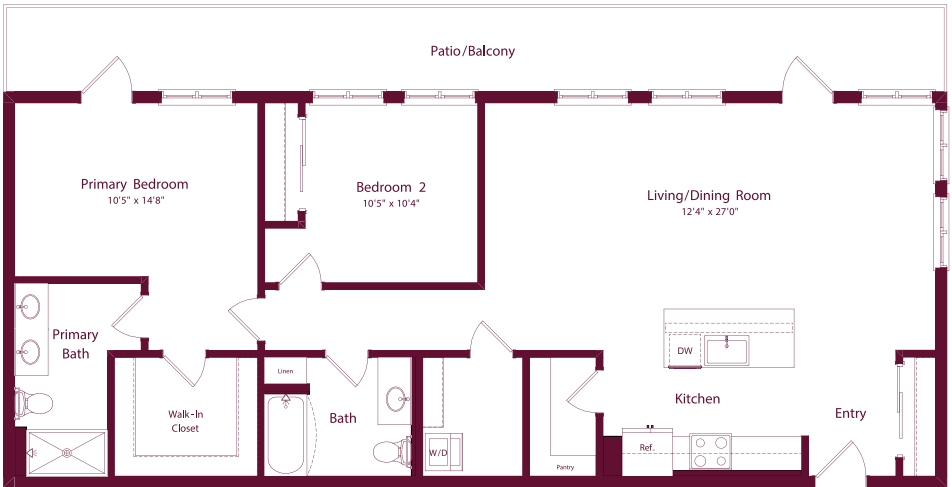

JOIN A CENTURY OF SLABTOWN GREATNESS

PLAN

2 BEDROOM

APT #

D13

2 BATHROOM

RENTAL RATE

1,337 SQ FT

This plan is an artist's rendering for illustrative purposes only and may not be to scale. All dimensions and distances are approximate. Actual product and specifications may vary in dimension or detail. Prices and availability are subject to change. Rent is based on monthly frequency. Additional fees may apply, such as but not limited to package delivery, trash, water, amenities, etc. Please see a representative for details.