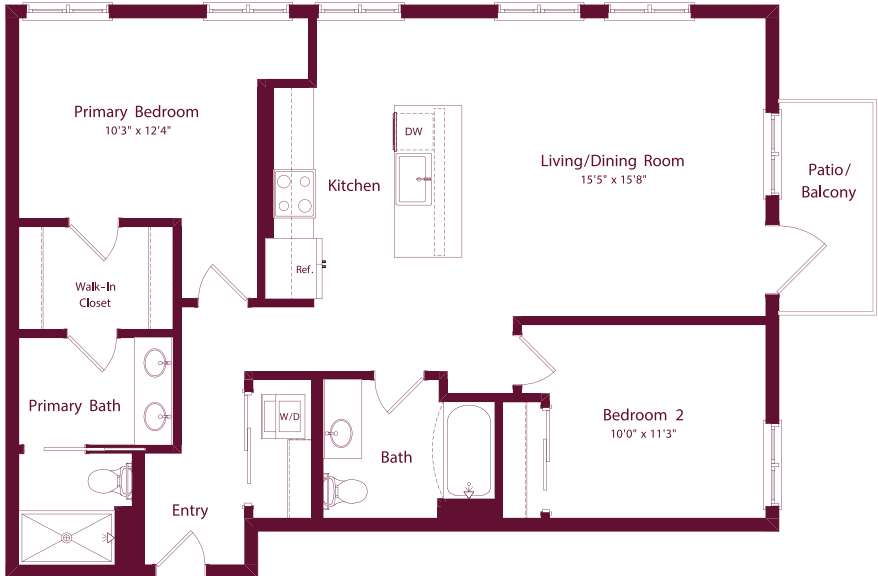

JOIN A CENTURY OF SLABTOWN GREATNESS

PLAN

2 BEDROOM

APT #

D9

2 BATHROOM

RENTAL RATE

1,122 SQ FT

This plan is an artist's rendering for illustrative purposes only and may not be to scale. All dimensions and distances are approximate. Actual product and specifications may vary in dimension or detail. Prices and availability are subject to change. Rent is based on monthly frequency. Additional fees may apply, such as but not limited to package delivery, trash, water, amenities, etc. Please see a representative for details.