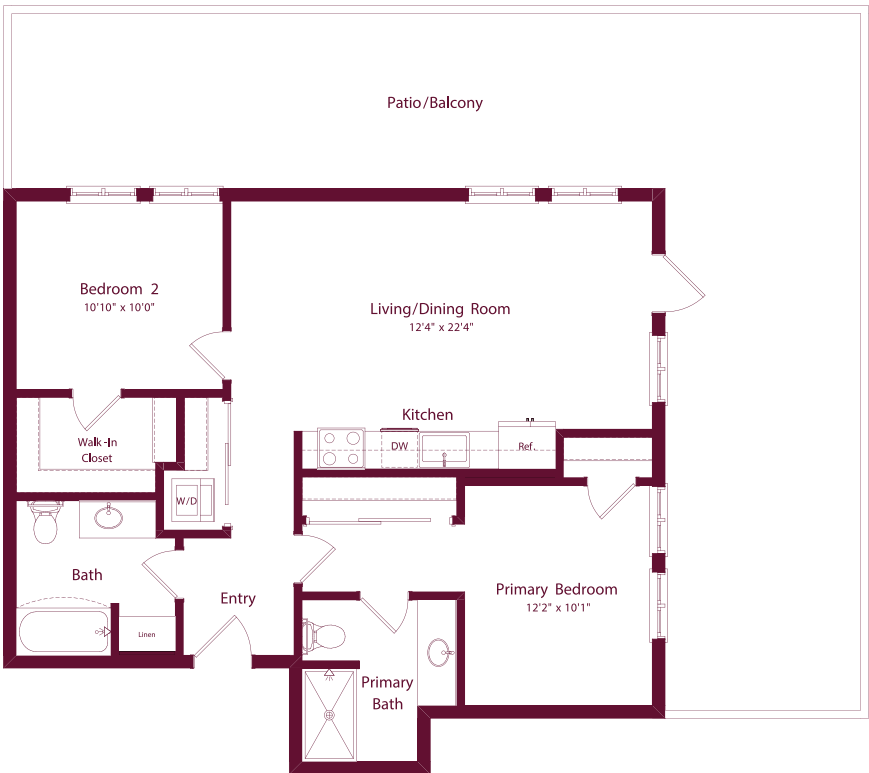

JOIN A CENTURY OF SLABTOWN GREATNESS

PLAN

2 BEDROOM

APT #

D6

2 BATHROOM

RENTAL RATE

956 SQ FT

This plan is an artist's rendering for illustrative purposes only and may not be to scale. All dimensions and distances are approximate. Actual product and specifications may vary in dimension or detail. Prices and availability are subject to change. Rent is based on monthly frequency. Additional fees may apply, such as but not limited to package delivery, trash, water, amenities, etc. Please see a representative for details.