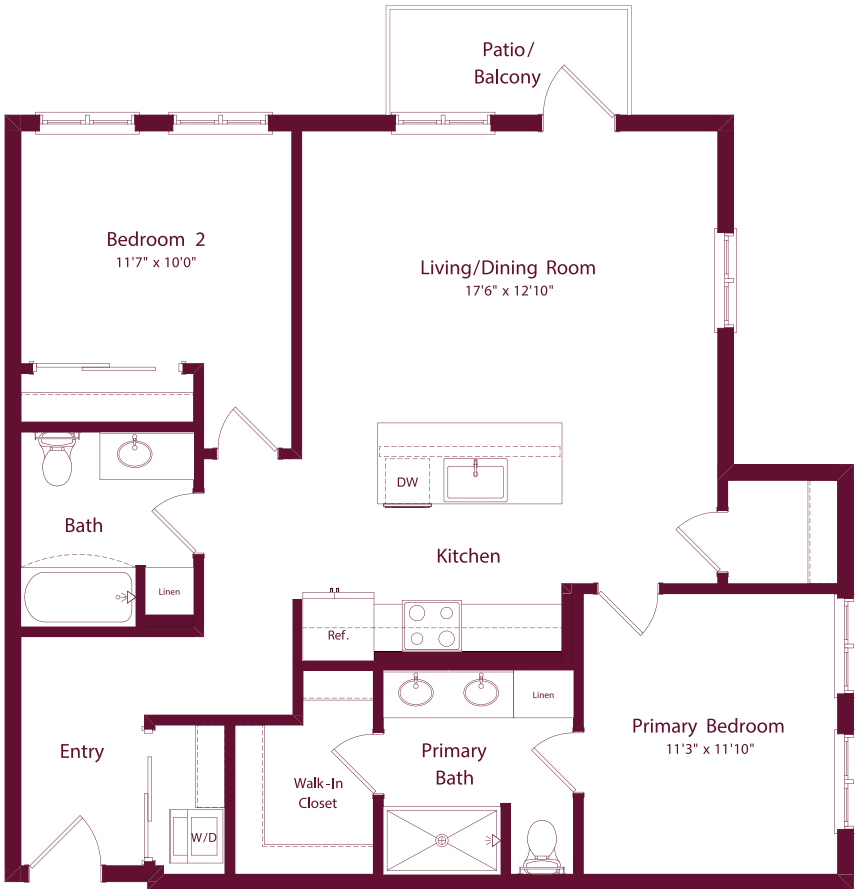

JOIN A CENTURY OF SLABTOWN GREATNESS

PLAN

2 BEDROOM

APT #

D3

2 BATHROOM

RENTAL RATE

1,113 SQ FT

This plan is an artist's rendering for illustrative purposes only and may not be to scale. All dimensions and distances are approximate. Actual product and specifications may vary in dimension or detail. Prices and availability are subject to change. Rent is based on monthly frequency. Additional fees may apply, such as but not limited to package delivery, trash, water, amenities, etc. Please see a representative for details.