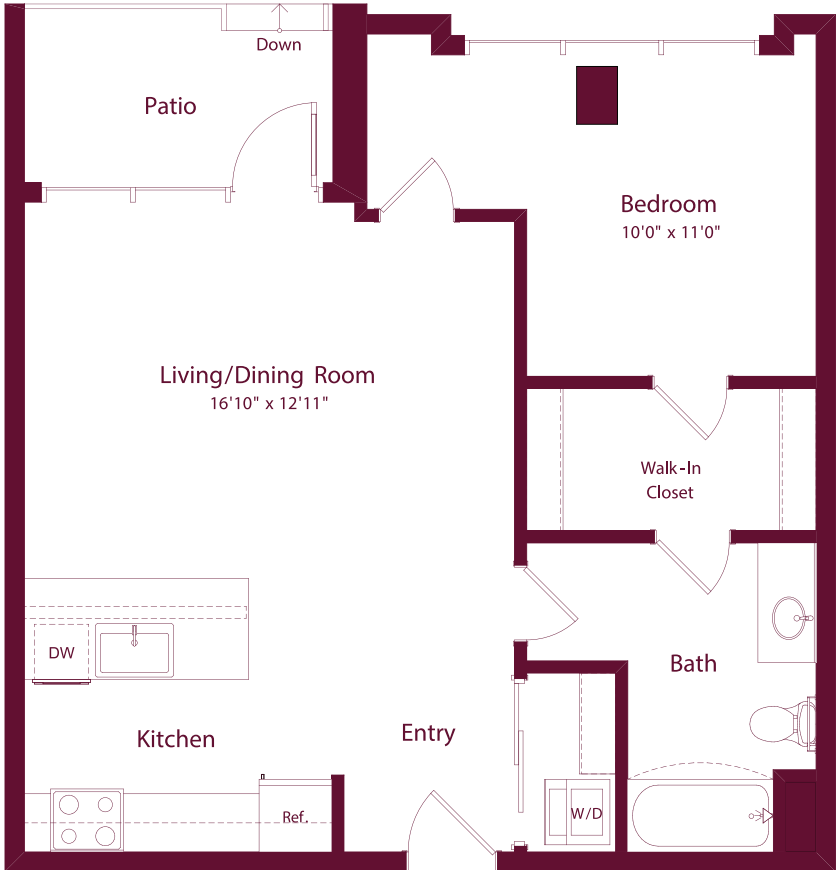

JOIN A CENTURY OF SLABTOWN GREATNESS

PLAN

1 BEDROOM

APT #

C11

1 BATHROOM

RENTAL RATE

755 SQ FT

This plan is an artist's rendering for illustrative purposes only and may not be to scale. All dimensions and distances are approximate. Actual product and specifications may vary in dimension or detail. Prices and availability are subject to change. Rent is based on monthly frequency. Additional fees may apply, such as but not limited to package delivery, trash, water, amenities, etc. Please see a representative for details.