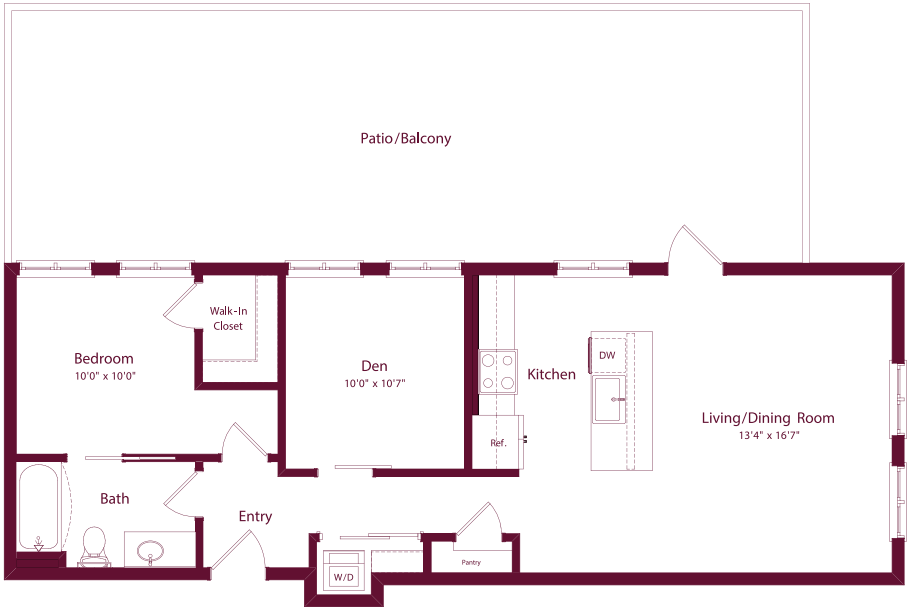

JOIN A CENTURY OF SLABTOWN GREATNESS

PLAN

1 BEDROOM

APT #

C9

1 BATHROOM

RENTAL RATE

960 SQ FT

This plan is an artist's rendering for illustrative purposes only and may not be to scale. All dimensions and distances are approximate. Actual product and specifications may vary in dimension or detail. Prices and availability are subject to change. Rent is based on monthly frequency. Additional fees may apply, such as but not limited to package delivery, trash, water, amenities, etc. Please see a representative for details.