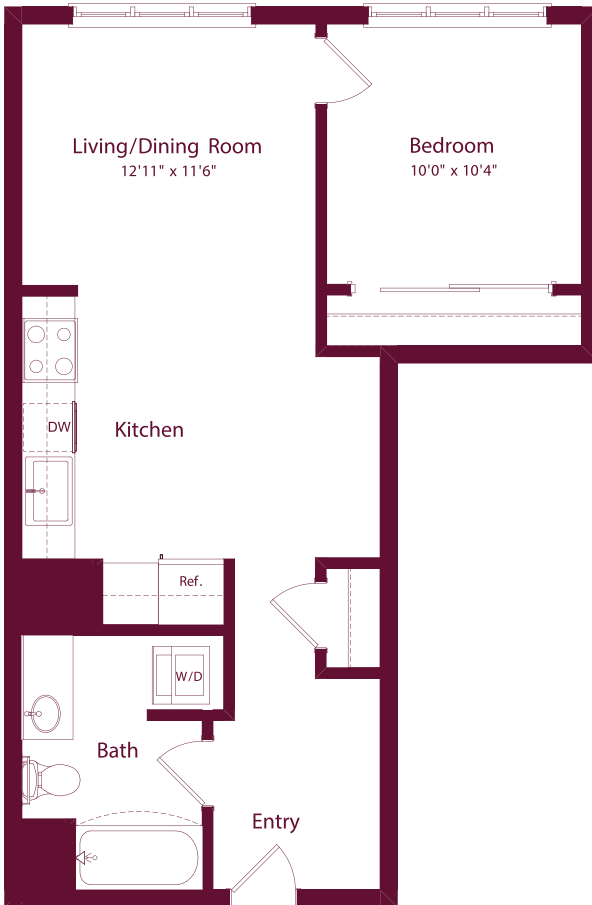

JOIN A CENTURY OF SLABTOWN GREATNESS

PLAN

1 BEDROOM

APT #

C4

1 BATHROOM

RENTAL RATE

627 SQ FT

This plan is an artist's rendering for illustrative purposes only and may not be to scale. All dimensions and distances are approximate. Actual product and specifications may vary in dimension or detail. Prices and availability are subject to change. Rent is based on monthly frequency. Additional fees may apply, such as but not limited to package delivery, trash, water, amenities, etc. Please see a representative for details.