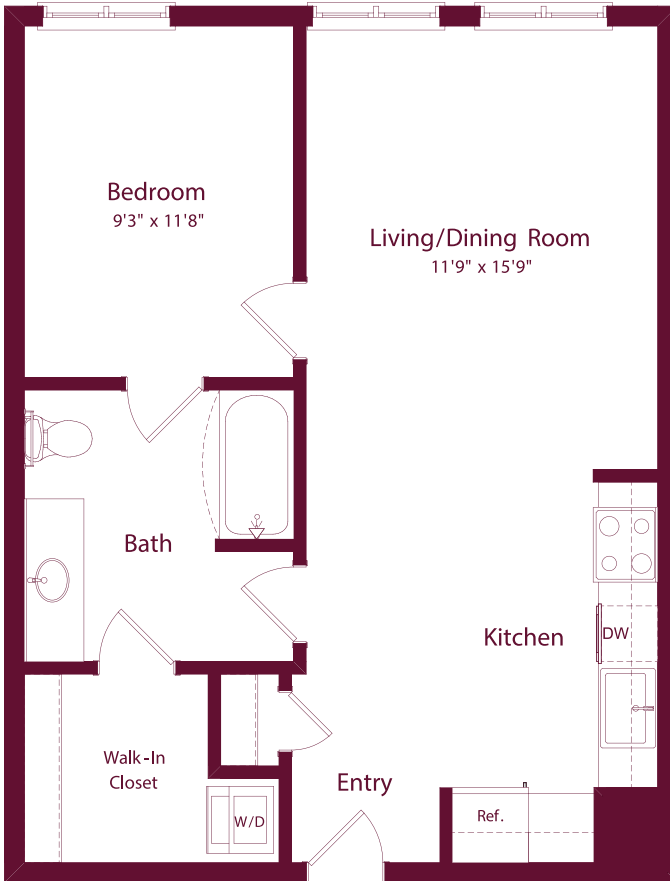

JOIN A CENTURY OF SLABTOWN GREATNESS

PLAN

1 BEDROOM

APT #

C1

1 BATHROOM

RENTAL RATE

695 SQ FT

This plan is an artist's rendering for illustrative purposes only and may not be to scale. All dimensions and distances are approximate. Actual product and specifications may vary in dimension or detail. Prices and availability are subject to change. Rent is based on monthly frequency. Additional fees may apply, such as but not limited to package delivery, trash, water, amenities, etc. Please see a representative for details.