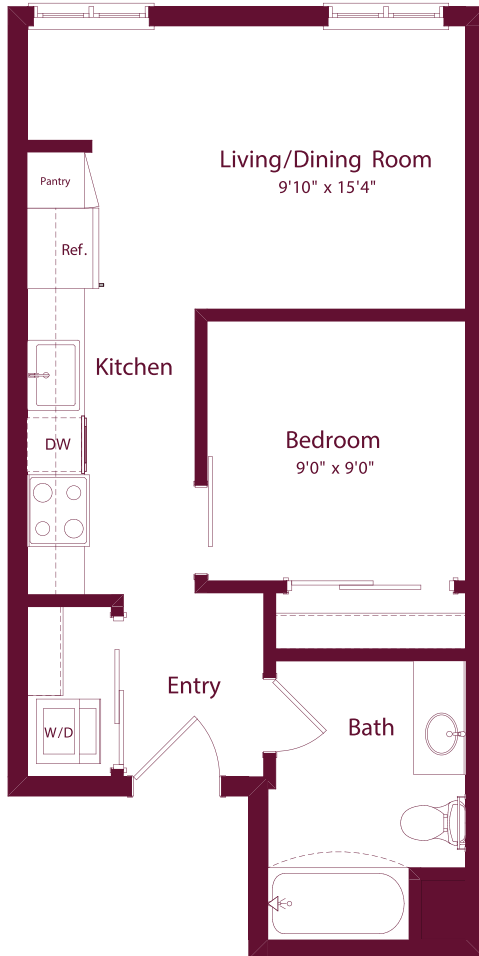

JOIN A CENTURY OF SLABTOWN GREATNESS

PLAN

1 BEDROOM

APT #

B3

1 BATHROOM

RENTAL RATE

496 SQ FT

This plan is an artist's rendering for illustrative purposes only and may not be to scale. All dimensions and distances are approximate. Actual product and specifications may vary in dimension or detail. Prices and availability are subject to change. Rent is based on monthly frequency. Additional fees may apply, such as but not limited to package delivery, trash, water, amenities, etc. Please see a representative for details.