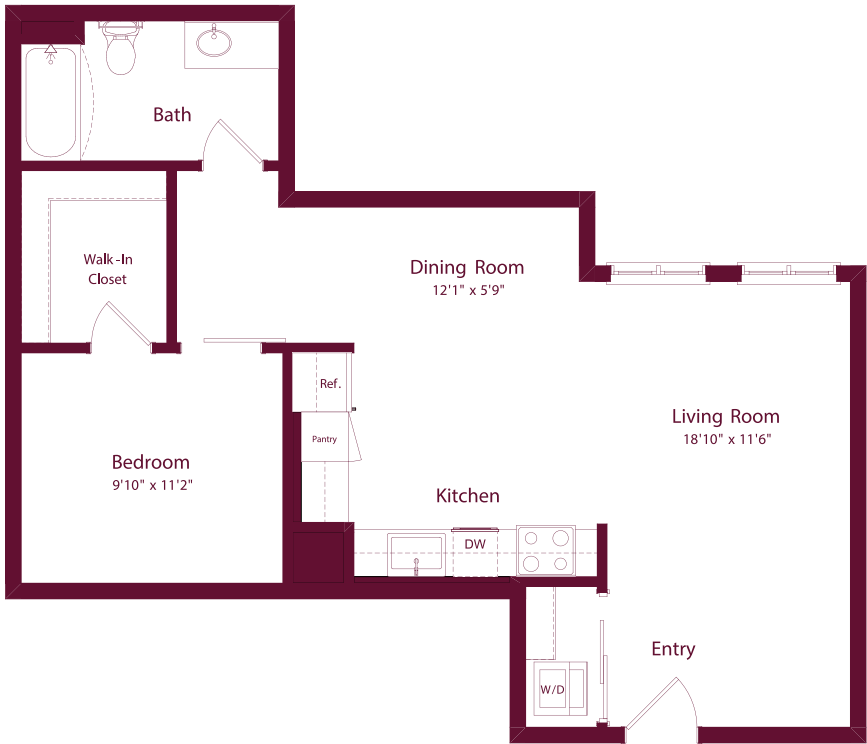

JOIN A CENTURY OF SLABTOWN GREATNESS

PLAN

1 BEDROOM

APT #

B2

1 BATHROOM

RENTAL RATE

584 SQ FT

This plan is an artist's rendering for illustrative purposes only and may not be to scale. All dimensions and distances are approximate. Actual product and specifications may vary in dimension or detail. Prices and availability are subject to change. Rent is based on monthly frequency. Additional fees may apply, such as but not limited to package delivery, trash, water, amenities, etc. Please see a representative for details.