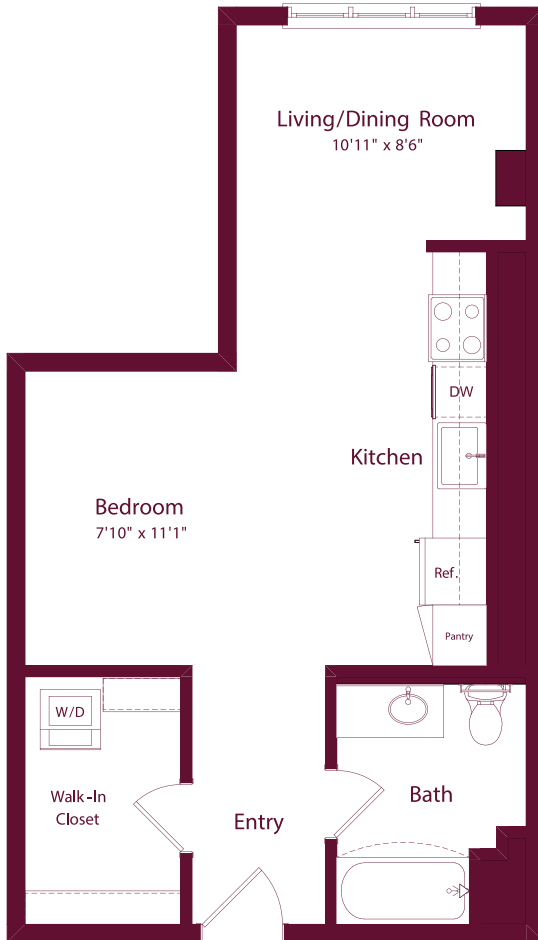

JOIN A CENTURY OF SLABTOWN GREATNESS

PLAN

1 BEDROOM

APT #

B1.1

1 BATHROOM

RENTAL RATE

582 SQ FT

This plan is an artist's rendering for illustrative purposes only and may not be to scale. All dimensions and distances are approximate. Actual product and specifications may vary in dimension or detail. Prices and availability are subject to change. Rent is based on monthly frequency. Additional fees may apply, such as but not limited to package delivery, trash, water, amenities, etc. Please see a representative for details.