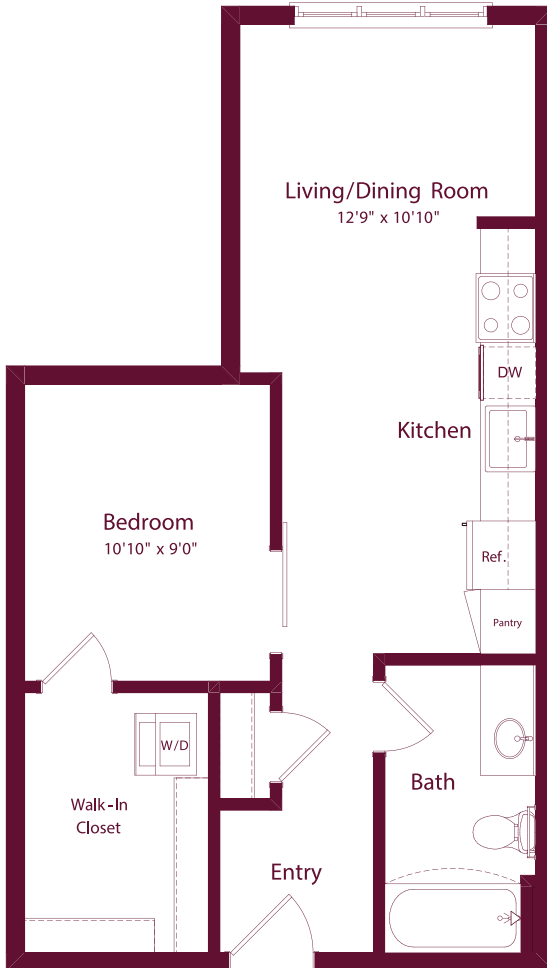

JOIN A CENTURY OF SLABTOWN GREATNESS

PLAN

1 BEDROOM

APT #

B1

1 BATHROOM

RENTAL RATE

578 SQ FT

This plan is an artist's rendering for illustrative purposes only and may not be to scale. All dimensions and distances are approximate. Actual product and specifications may vary in dimension or detail. Prices and availability are subject to change. Rent is based on monthly frequency. Additional fees may apply, such as but not limited to package delivery, trash, water, amenities, etc. Please see a representative for details.