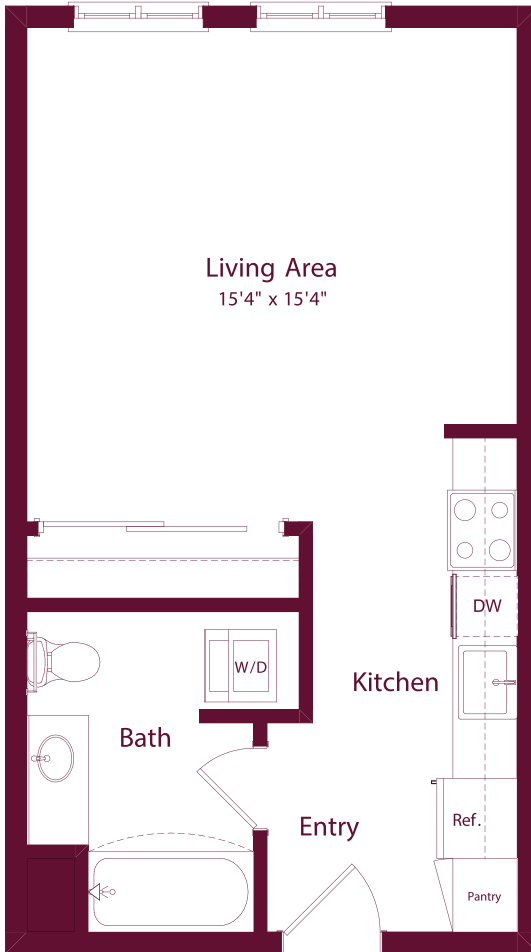

JOIN A CENTURY OF SLABTOWN GREATNESS

PLAN

STUDIO

APT #

A1

1 BATHROOM

RENTAL RATE

473 SQ FT

This plan is an artist's rendering for illustrative purposes only and may not be to scale. All dimensions and distances are approximate. Actual product and specifications may vary in dimension or detail. Prices and availability are subject to change. Rent is based on monthly frequency. Additional fees may apply, such as but not limited to package delivery, trash, water, amenities, etc. Please see a representative for details.